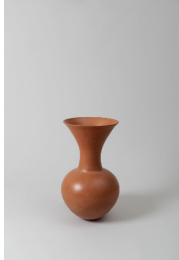

SALON 94

TEFAF 2020
October 30 - November 4th

Magdalene A.N. Odundo
Untitled, Symmetrical Series, 2016/17
Terracotta
21 1/8 x 11 3/4 x 11 3/4 inches
(53.7 x 29.8 x 29.8 cm)
(MO 5)

\$125,000.00

Donald Judd
Armchair 1, 2020
Copper
29 1/2 x 19 3/4 x 19 3/4 inches
(74.9 x 50.2 x 50.2 cm)
Edition 157
(DJ 1.157)

\$12,000.00

Donald Judd
Chair 2, 2020
Aluminum painted traffic red/RAL 3020
29 1/2 x 19 3/4 x 19 3/4 inches
(74.9 x 50.2 x 50.2 cm)
Edition 103
(DJ 2.103)

\$7,500.00

Donald Judd
Stool 5, 2020
Aluminum painted black/RAL 9017
19 3/4 x 19 3/4 x 19 3/4 inches
(50.2 x 50.2 x 50.2 cm)
Edition 100
(DJ 3.100)

\$6,500.00

Donald Judd
Seat/Table/Shelf 9, 2020
Copper
29 1/2 x 39 3/8 x 19 3/4 inches
(74.9 x 100 x 50.2 cm)
Edition 100
(DJ 4.100)

\$17,000.00

Donald Judd
Desk 10, 2020
Clear anodized aluminum
29 1/2 x 39 3/8 x 39 3/8 inches
(74.9 x 100 x 100 cm)
Edition 102
(DJ 5.102)

\$21,000.00

Donald Judd
Corner Chair 15, 2020
Clear anodized aluminum
29 1/2 x 19 3/4 x 19 3/4 inches
(74.9 x 50.2 x 50.2 cm)
Edition 122
(DJ 8.122)

\$8,000.00

Donald Judd
Corner Chair 15, 2020
Aluminum painted in Traffic black/RAL 9017
29 1/2 x 19 3/4 x 19 3/4 inches
(74.9 x 50.2 x 50.2 cm)
Edition 100
(DJ 9.100)